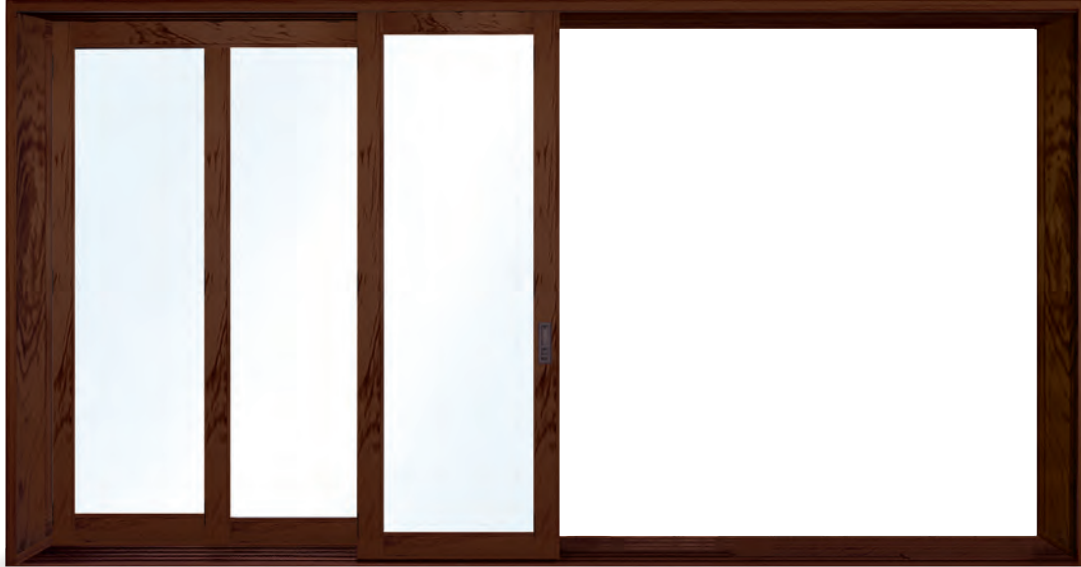

MARVIN ULTIMATE MULTI-SLIDE DOORS:

THE SECOND YOU OPEN IT, EVEN YOUR WORRIES SLIDE AWAY.

The Ultimate Multi-Slide Door from Marvin® is more than just a new panoramic door. It's an entirely new lifestyle. Smoothly slide it open and invite into your home expansive views, fresh air and an abundance of warm, natural light. The Ultimate Multi-Slide Door has an unmatched 0.28 U-Factor for energy efficiency and is available up to six panel uni-directional and ten panel bi-parting. Choose either Pocket or Stacked operation, complementary hardware and frame openings up to fifty feet wide and twelve feet high. Just like that, ordinary, boring and conventional slide away, too.