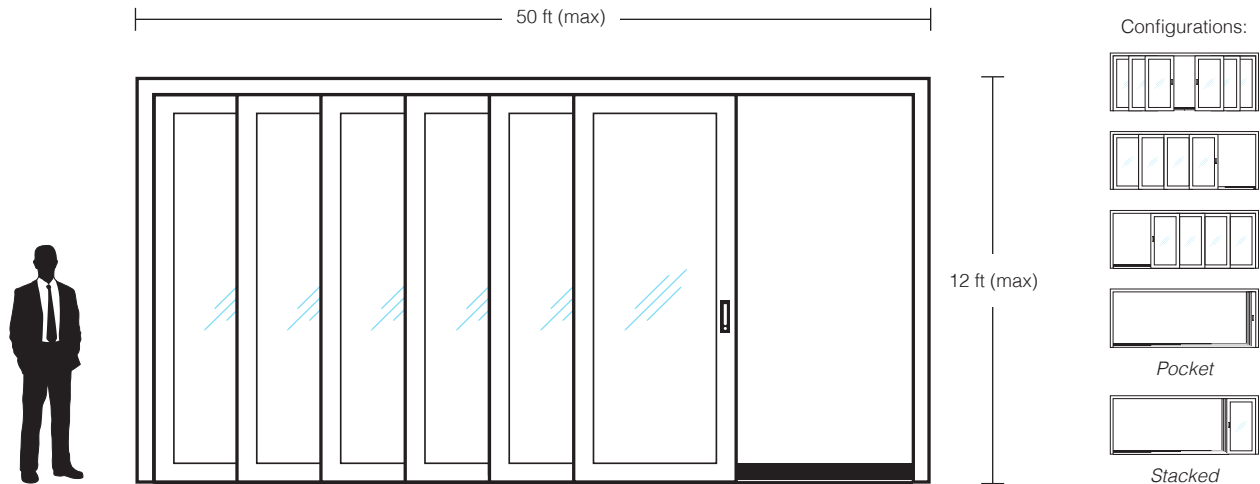

WOOD SPECIES

Pine

Mahogany

White Oak

Cherry

Vertical Grain
Douglas Fir

SIZE & CONFIGURATIONS

Ultimate Multi-Slide Doors are available up to six panel uni-directional and ten panel bi-parting, with standard openings up to fifty feet wide and twelve feet high. The doors are available with a low profile Flush Sill or Performance and High Performance Sill options that meet or exceed a LC-PG50 rating and extremely low standard U-Factor of 0.28, making the Ultimate Multi-Slide Doors performance as exceptional as the views they frame.

MARVIN BI-FOLD DOORS:

IMPOSSIBLY GREAT VIEWS MADE POSSIBLE.

The Bi-Fold Door is a simple, elegant solution for indoor/outdoor luxury living - opening wide to invite fresh air in, blurring the boundaries and creating connections with verandas, gardens or adjoining interior spaces. A single outswing access panel allows for easy handling with an elite hardware system that's designed for exterior residential and light commercial folding door applications. The unit features a mortise latch or multi-point locking system, and can incorporate ADA or floor channel sill options for seamless transitions.