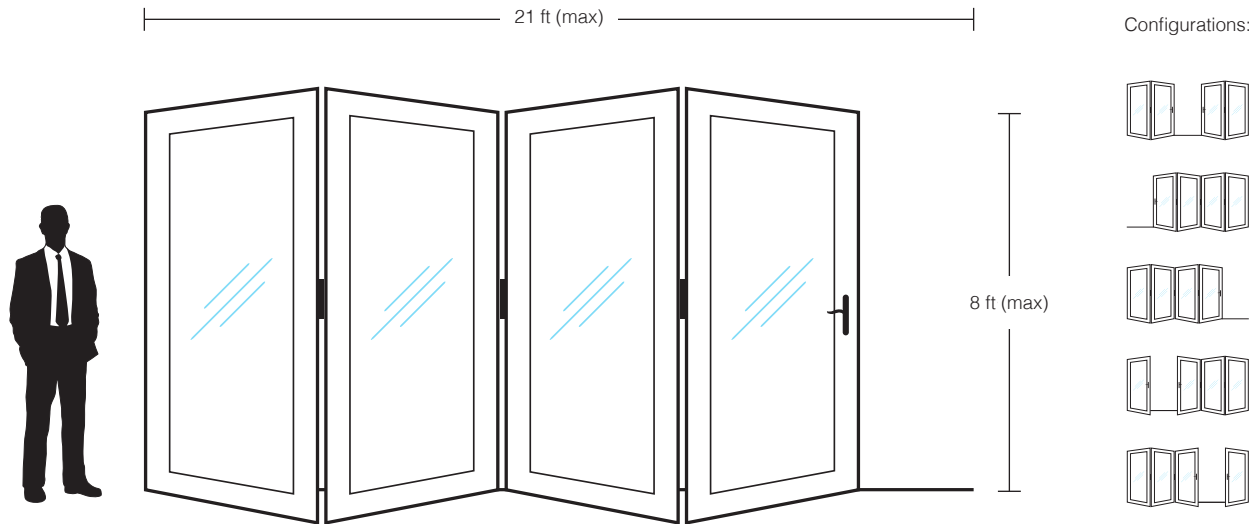

Center hinge with handle allows for easy operation of folding panels

Invite the outdoors in with a versatile, elegant Bi-Fold Door from Marvin®. Two to eight panels can comprise openings as large as 21' wide x 8' high. Panels glide easily on an extruded aluminum track and fold neatly to the outside of the door opening, so they won't interfere with furniture on the interior. Economy of space has never looked this beautiful.

With Marvin® Bi-Fold Doors, there are many ways to open up your one-of-a-kind view. Or, should you not wish to open the entire door every time you step outside, a single outswing access panel offers the perfect solution for everyday use. The flexibility of Bi-Fold Doors makes it easy to create the perfect gateway between indoors and out.

MARVIN ULTIMATE LIFT AND SLIDE DOORS:

A MILLION DOLLAR VIEW NEVER DEPRECIATES.

You don't want anything to stand between you and your view. That's why Marvin® designed the Ultimate Lift and Slide. Available with openings up to fifty feet wide and twelve feet high, with recessed or flush sills that allow for a seamless transition between exterior and interior. Marvin's industry-exclusive hardware virtually disappears, giving you an incredibly clean and unobstructed view with effortless operation. Pocket and Stacked configurations give you the flexibility to fit your unique needs and vision while complementing your Marvin windows and patio doors.