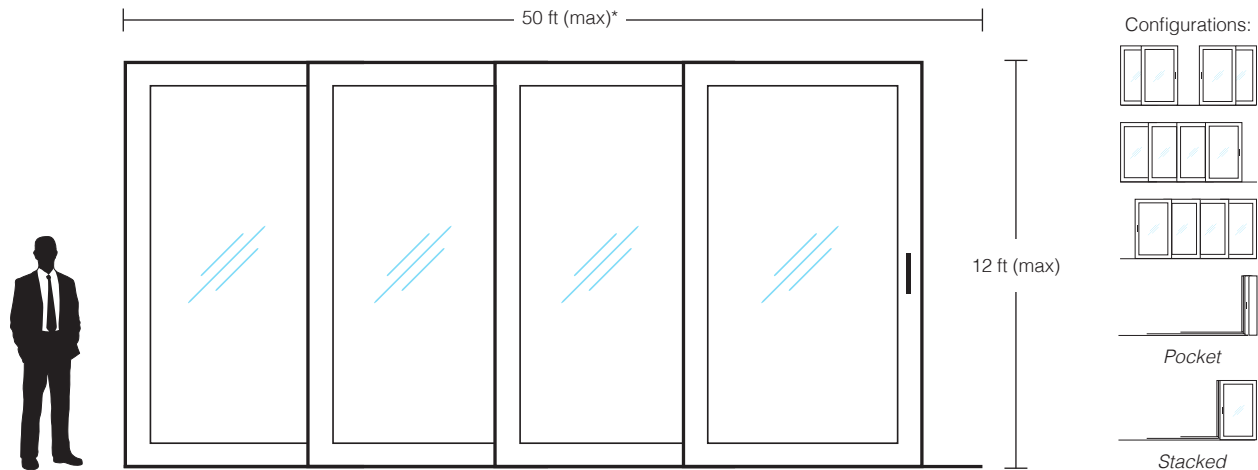

DESIGN FLEXIBILITY

Pocket

Stacked

Our Ultimate Lift and Slide comes in Pocket or Stacked door configurations. In the Pocket configuration, panels slide into wall openings and completely disappear from view. With the Stacked configuration, panels slide and stack neatly within the door frame providing you the flexibility of a seamless transition from the outside to the inside. In addition to the different configurations, the Ultimate Lift and Slide is available with two stile options: four inch stiles, which offer a more contemporary look and greater daylight and six inch stiles, which provide a more classic, traditional alternative.

SIZE & CONFIGURATIONS

The biggest views imaginable, designed exactly the way you had imagined. With openings up to fifty feet wide and twelve feet high, you and your guests can enjoy full panoramic vistas, and all the fresh air you can handle. Without question, there is no better way to connect the interior of your home with the stunning surrounding landscape.